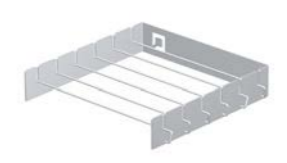

KEBAB
900901905