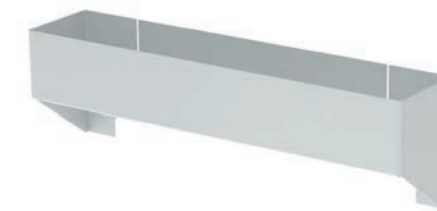

Just hang the Box on any side of the Legs and use it as extra storage space for your herbs or barbecue tools.

Article number	: 900901912
EAN-code	: 8718469900305
Product size	: 430x130x91
Box size	: 440x220x110
Weight	: 1,3
Materials	: Inox
Colors	: Inox