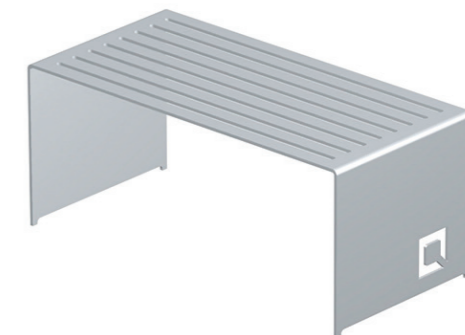

Warming rack that fits on the grill top to keep your grilled food or a sauce pan warm.

Article number : 900901904
EAN-code : 8718469900596
Product size : 372x180x160
Box size : 385x195x200
Weight : 2,7
Materials : Inox
Colors : Inox