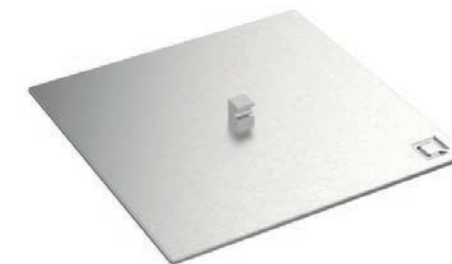

This lid can be used to protect and cover all oneQ functions (either in a Leg or built-in).

Article number : 900901940
EAN-code : 8718469900701
Product size : 410x410x15
Box size : 410x410x22
Weight : 2,0
Materials : Inox
Colors : Inox