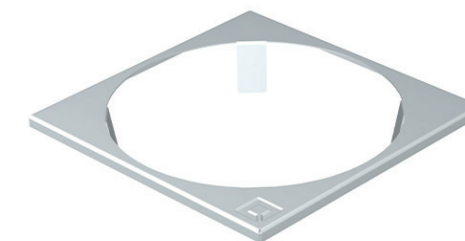

The Dome enables you to add a small Kamado Grill (eg Green Egg, MiniMax, Monolith Junior) in your oneQ outdoor kitchen.

Article number : 900901941
EAN-code : 8718469900510
Product size : 407x407x30
Box size : 410x410x80
Weight : 2,5
Materials : Inox
Colors : Inox