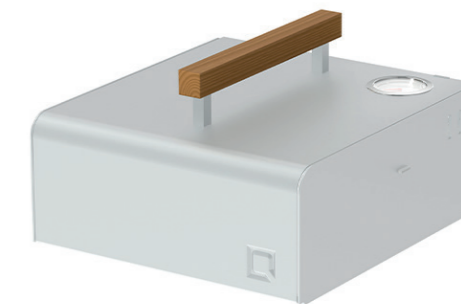

Combination of windshield, warming rack and lid. The Topcombi fits on top of the grill.

Article number	: 900901920
EAN-code	: 8718469900169
Product size	: 372x372x200
Box size	: 468x435x282
Weight	: 8,0
Materials	: Inox, Wood
Colors	: Inox, Wood