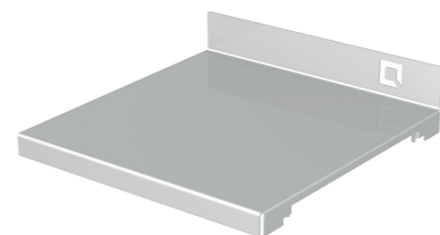

To create extra work or storage space, you can simply hang the Connect in between 2 Legs.

Article number : 900901930
EAN-code : 8718469900671
Product size : 441x440x110
Box size : 456x454x114
Weight : 4,0
Materials : Inox
Colors : Inox