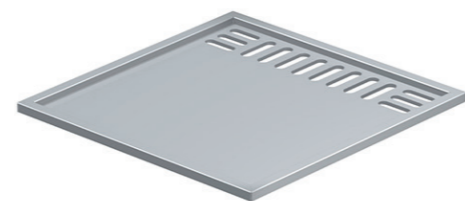

oneQ PLATE

Teppanyaki plate / Plancha to be used with the oneQ Flame instead of the included grill.

Article number	: 900901902
EAN-code	: 8718469900190
Product size	: 407x407x20
Box size	: 410x410x22
Weight	: 8,0
Materials	: Inox
Colors	: Inox

oneQ KEBAB