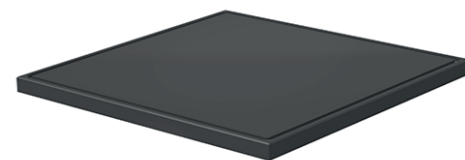

The Ice Black is a black powdercoated zinc sealed metal panel with a stainless steel bowl that can be used as a salad bowl or wine cooler.

Can be build in with the Built-in Adaptor or with the connectable Standard Legs.

oneQ
WET BLACK

The Wet Black is a black powdercoated zinc sealed metal panel with a cold water faucet and a stainless steel bowl with a drain, that can be used as a sink in your outdoor kitchen. The faucet can be connected to your garden hose.

Can be build in with the Built-in Adaptor or with the connectable Standard Legs.

Article number : 100901730
EAN-code : 8718469900152
Product size : 407x407x480
Box size : 423x423x192
Weight : 4,9
Materials : Inox
Colors : Inox

oneQ TABLE

Professional polyethylene cutting board with juice rim.

Can be build in with the Built-in Adaptor or with the connectable Standard Legs.

Article number	: 800901740
EAN-code	: 8718469900114
Product size	: 407x407x15
Box size	: 410x410x22
Weight	: 3,4
Materials	: Polyethylene
Colors	: Black