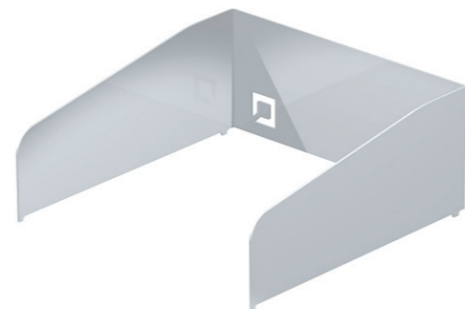

Windshield that fits on the grill top.

Article number : 900901903
EAN-code : 8718469900589
Product size : 372x372x160
Box size : 429x404x320
Weight : 3,1
Materials : Inox
Colors : Inox