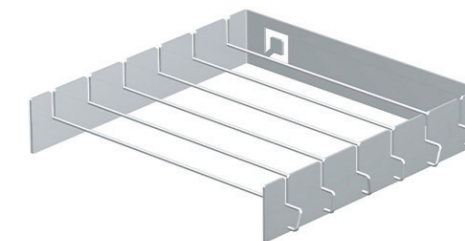

Article number	: 900901902
EAN-code	: 8718469900190
Product size	: 407x407x20
Box size	: 410x410x22
Weight	: 8,0
Materials	: Inox
Colors	: Inox

oneQ KEBAB

Finally a simple solution for burned or one-sided cooked skewers. Prepare your skewers in advance, put the holder on the grill of your Flame or Glow, put in the skewers and success is guaranteed.